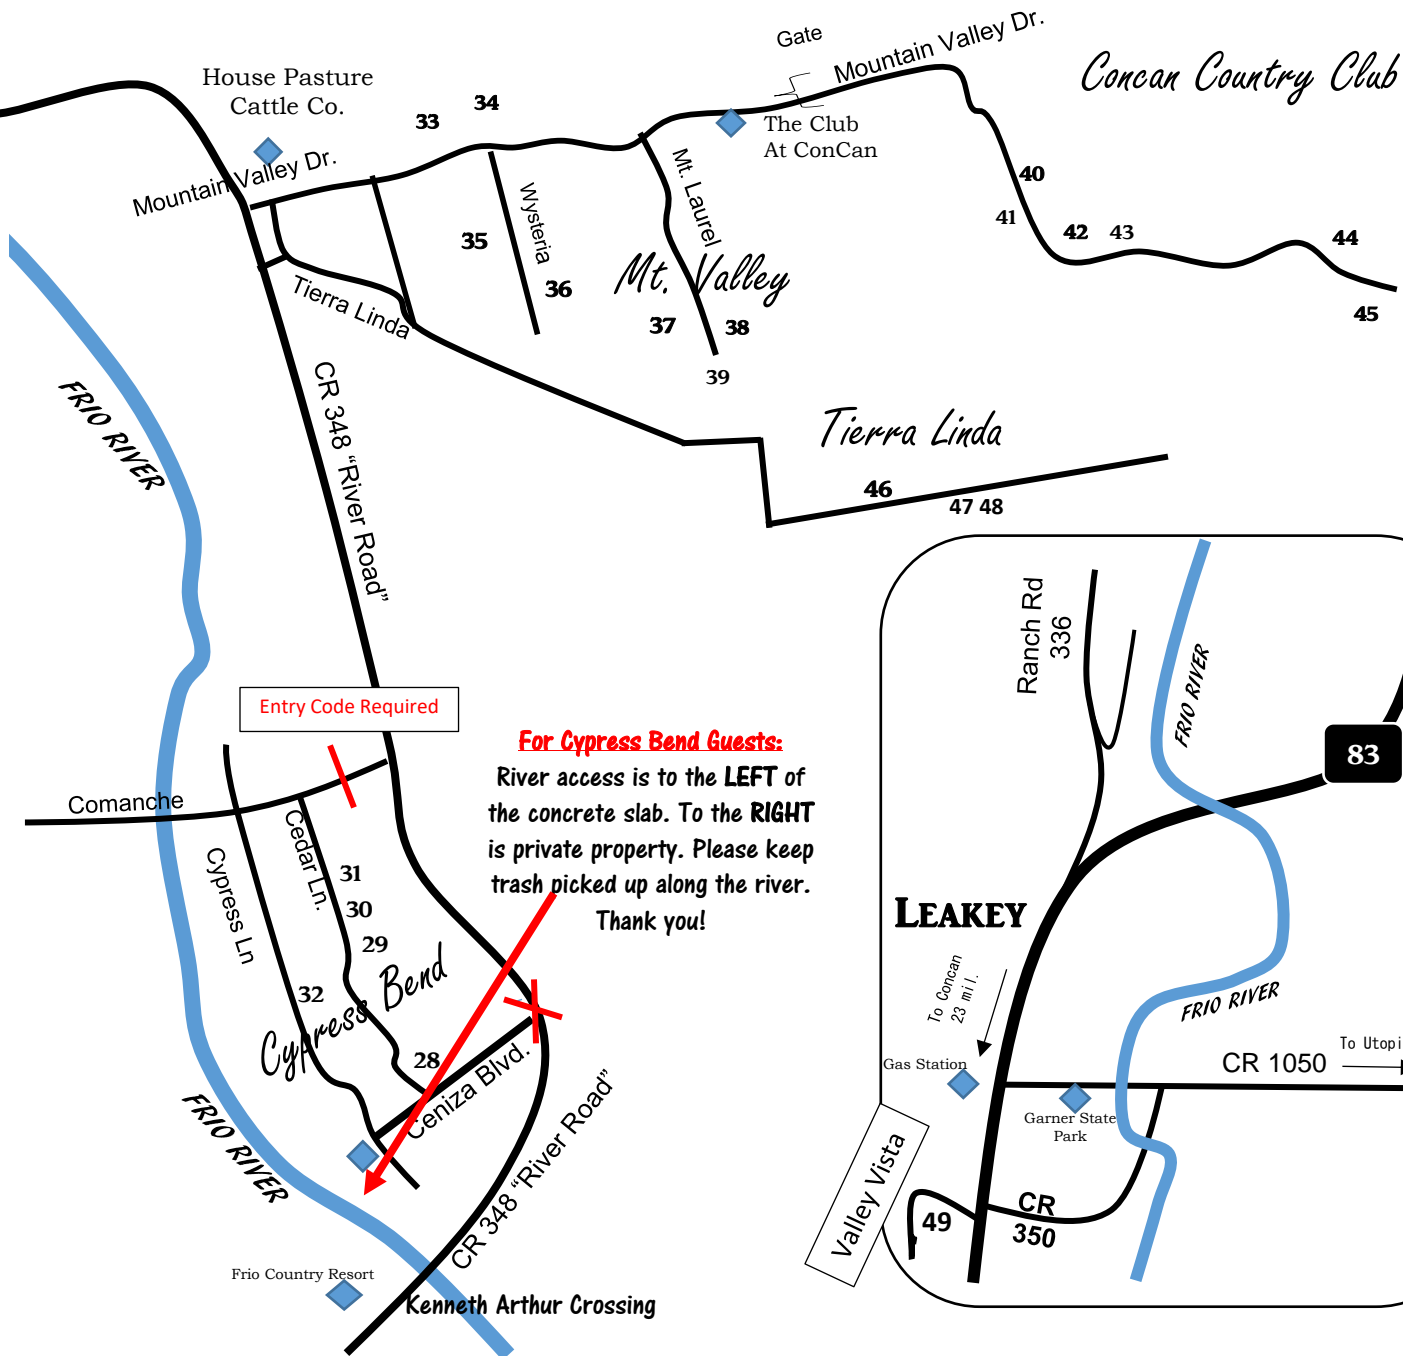

FRIO RIVER VACATION RENTAL PROPERTIES

Based on Area

CYPRESS BEND

- 28 - FRIO VERDE
- 29 - CEDAR BEAR
- 30 - PURE COUNTRY
- 31 - HAPPY TRAILS
- 32 - PALOMA LINDA

MOUNTAIN VALLEY

- 33 - COPPER CANTINA
- 34 - BOONDOCKS
- 35 - CASA BELLA
- 36 - CASA DEL SOL
- 37 - TEQUILA SUNRISE
- 38 - PLATINUM PALACE
- 39 - ROCA DEL RIO

CONCAN COUNTRY CLUB

- 40 - RIVER TIME
- 41 - HANG YOUR HAT
- 42 - WATTACASITA
- 43 - DOUBLE SHOTZ
- 44 - RIO LOCO
- 45 - COMO LA FRIO

TIERRA LINDA

- 46 - RUSTIC TAVERN
- 47 - WINEGLASS
- 48 - QUATRO CANTINA

VALLEY VISTA

- 49 - HAWK'S RIDGE

◆ BUSINESS

For Cypress Bend Guests:
 River access is to the **LEFT** of the concrete slab. To the **RIGHT** is private property. Please keep trash picked up along the river.
 Thank you!