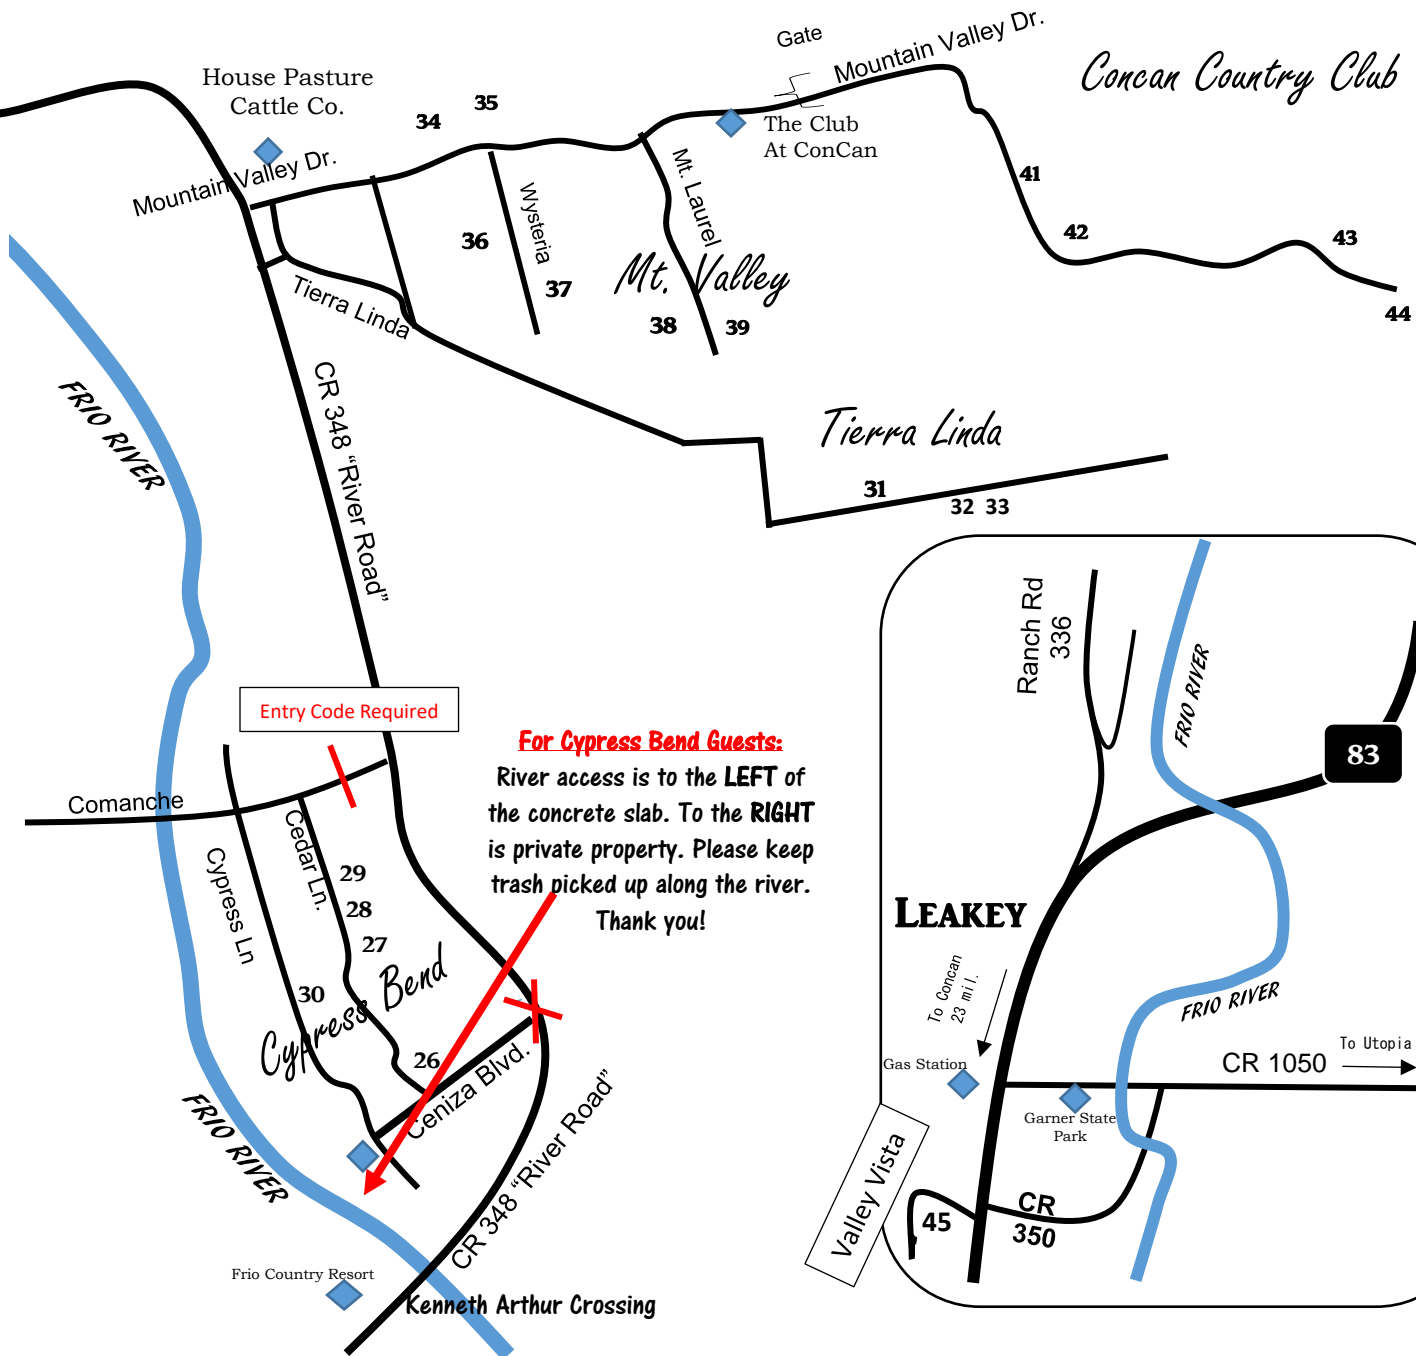

## TIERRA LINDA

- 31 - RUSTIC TAVERN
- 32 - WINEGLASS
- 33 - CUATRO CANTINA

## MT. VALLEY

- 34 - COPPER CANTINA
- 35 - BOONDOCKS
- 36 - CASA BELLA
- 37 - CASA DEL SOL
- 38 - TEQUILA SUNRISE
- 39 - PLATINUM PALACE

## CONCAN COUNTRY CLUB

- 41 - RIVER TIME
- 42 - WATTACASITA
- 43 - RIO LOCO
- 44 - COMO LA FRIO

## VALLEY VISTA

- 45 - HAWK'S RIDGE

BUSINESS

**For Cypress Bend Guests:**  
River access is to the **LEFT** of the concrete slab. To the **RIGHT** is private property. Please keep trash picked up along the river.  
Thank you!